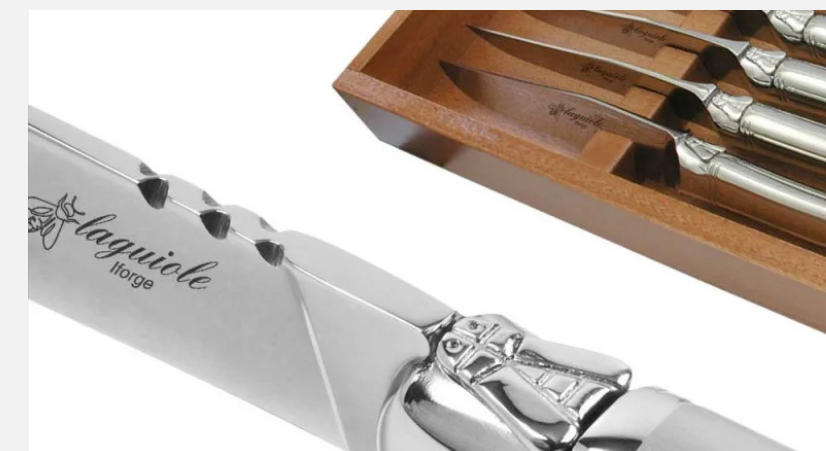

GLASSWARE, SILVER & TABLEWARE

Laguiole